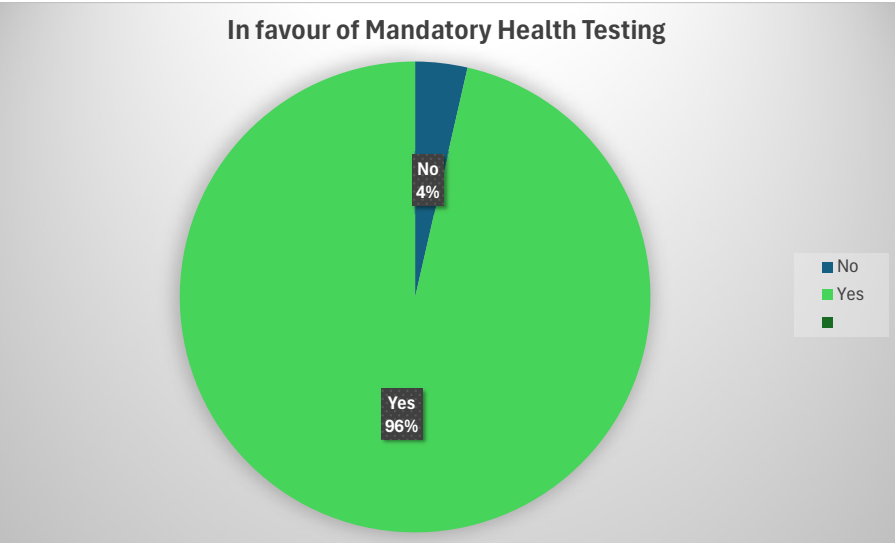

RESULTS OF NRRC SURVEY - 2024

In favour of CHEDS (Hip & Elbow Scoring)

In favour of DM - DNA

In favour of DNA - GME (Rhodesian Ridgeback Type)

In favour of DNA - Dilute Blue (D Dilute Locas)