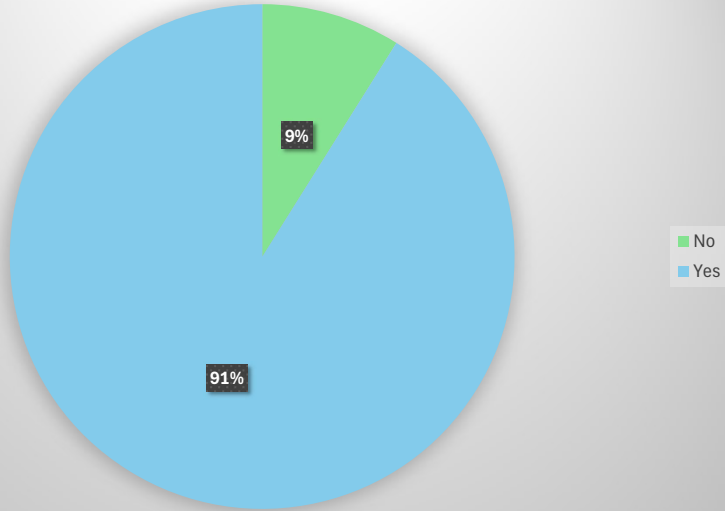

RESULTS OF NRRC SURVEY - 2024

In favour of CHEDS (Hip & Elbow Scoring)

In favour of DM - DNA

In favour of DNA - GME (Rhodesian Ridgeback Type)

In favour of DNA - Dilute Blue (D Dilute Locas)