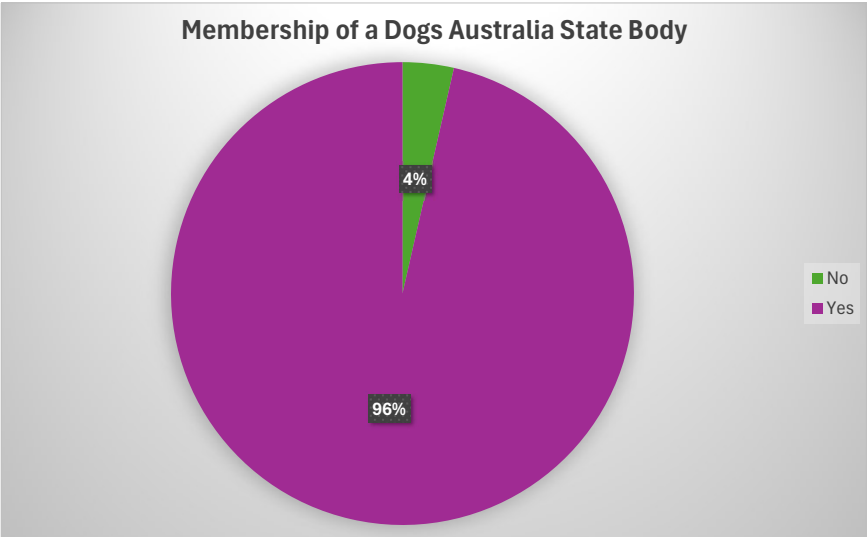

RESULTS OF NRRC SURVEY - 2024

In favour of CHEDS (Hip & Elbow Scoring)

In favour of DM - DNA

In favour of DNA - GME (Rhodesian Ridgeback Type)

In favour of DNA - Dilute Blue (D Dilute Locas)