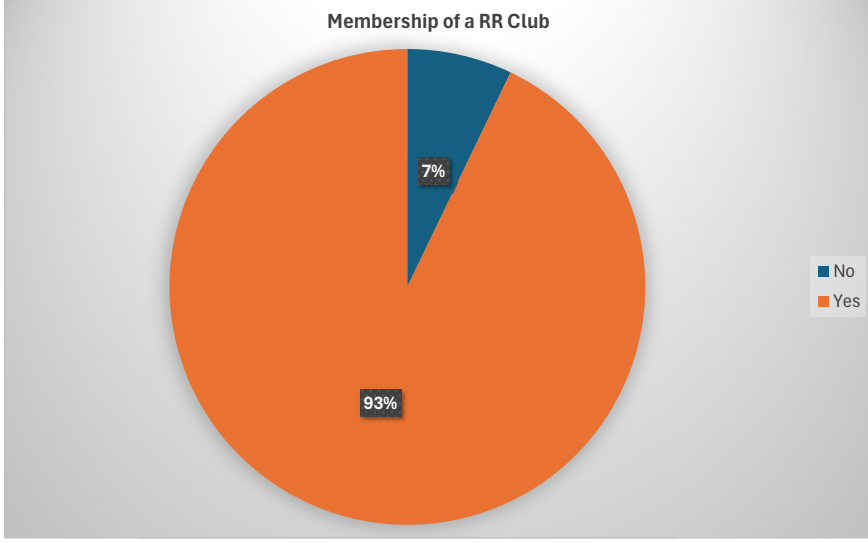

RESULTS OF NRRC SURVEY - 2024

In favour of CHEDS (Hip & Elbow Scoring)

In favour of DM - DNA

In favour of DNA - GME (Rhodesian Ridgeback Type)

In favour of DNA - Dilute Blue (D Dilute Locas)