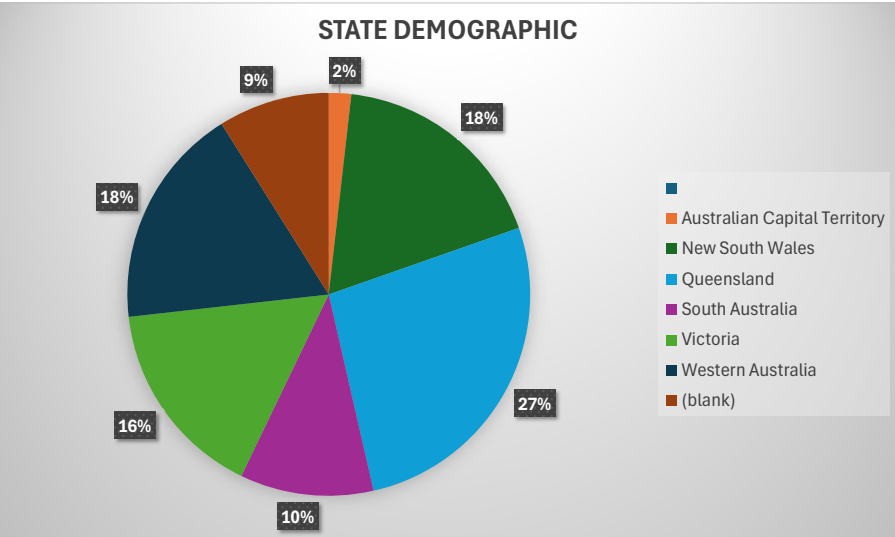

RESULTS OF NRRC SURVEY - 2024

In favour of CHEDS (Hip & Elbow Scoring)

In favour of DM - DNA

In favour of DNA - GME (Rhodesian Ridgeback Type)

In favour of DNA - Dilute Blue (D Dilute Locas)