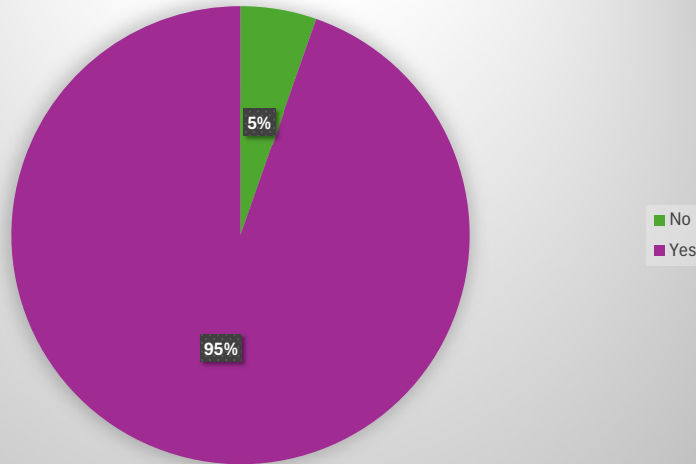

RESULTS OF NRRC SURVEY - 2024

In favour of CHEDS (Hip & Elbow Scoring)

In favour of DM - DNA

In favour of DNA - GME (Rhodesian Ridgeback Type)

In favour of DNA - Dilute Blue (D Dilute Locas)