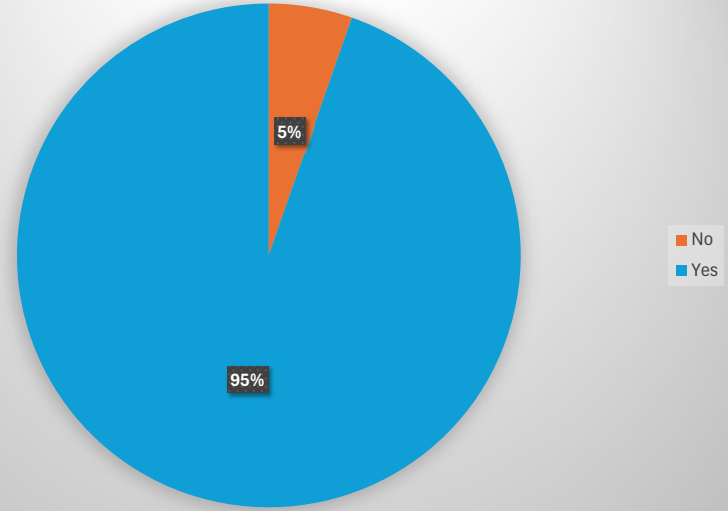

RESULTS OF NRRC SURVEY - 2024

In favour of CHEDS (Hip & Elbow Scoring)

In favour of DM - DNA

In favour of DNA - GME (Rhodesian Ridgeback Type)

In favour of DNA - Dilute Blue (D Dilute Locas)